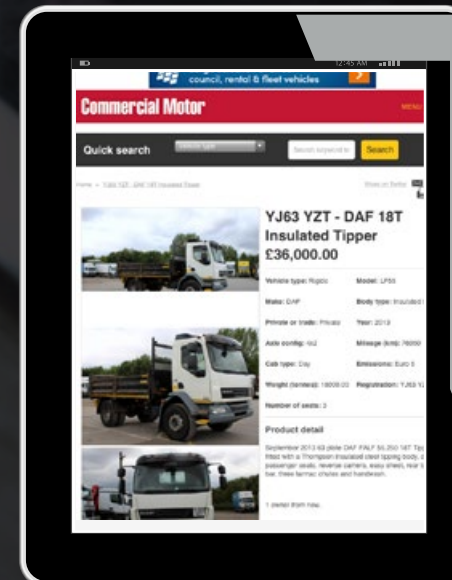

***ALSO AVAILABLE**

Double MPU 300 x 600 on

MotorTransport.co.uk | Truckanddriver.co.uk | Freightinthecity.com

Mobile banner 320 x 50px

Mobile banners
available on
Commercial Motor.com
MotorTransport.co.uk
Truckanddriver.co.uk
Van Advisor.com
Freightinthecity.com

***ALSO AVAILABLE**

Large mobile banners
320 x 100px
Top & Bottom
Available on
MotorTransport.co.uk
Truckanddriver.co.uk
Freightinthecity.com

Tablet banner 468px x 60px
Available Top & Bottom

Tablet banners available on
Commercial Motor.com
MotorTransport.co.uk
Truckanddriver.co.uk
Van Advisor.com
Freightinthecity.com
Top tablet only on Trucknetuk.com